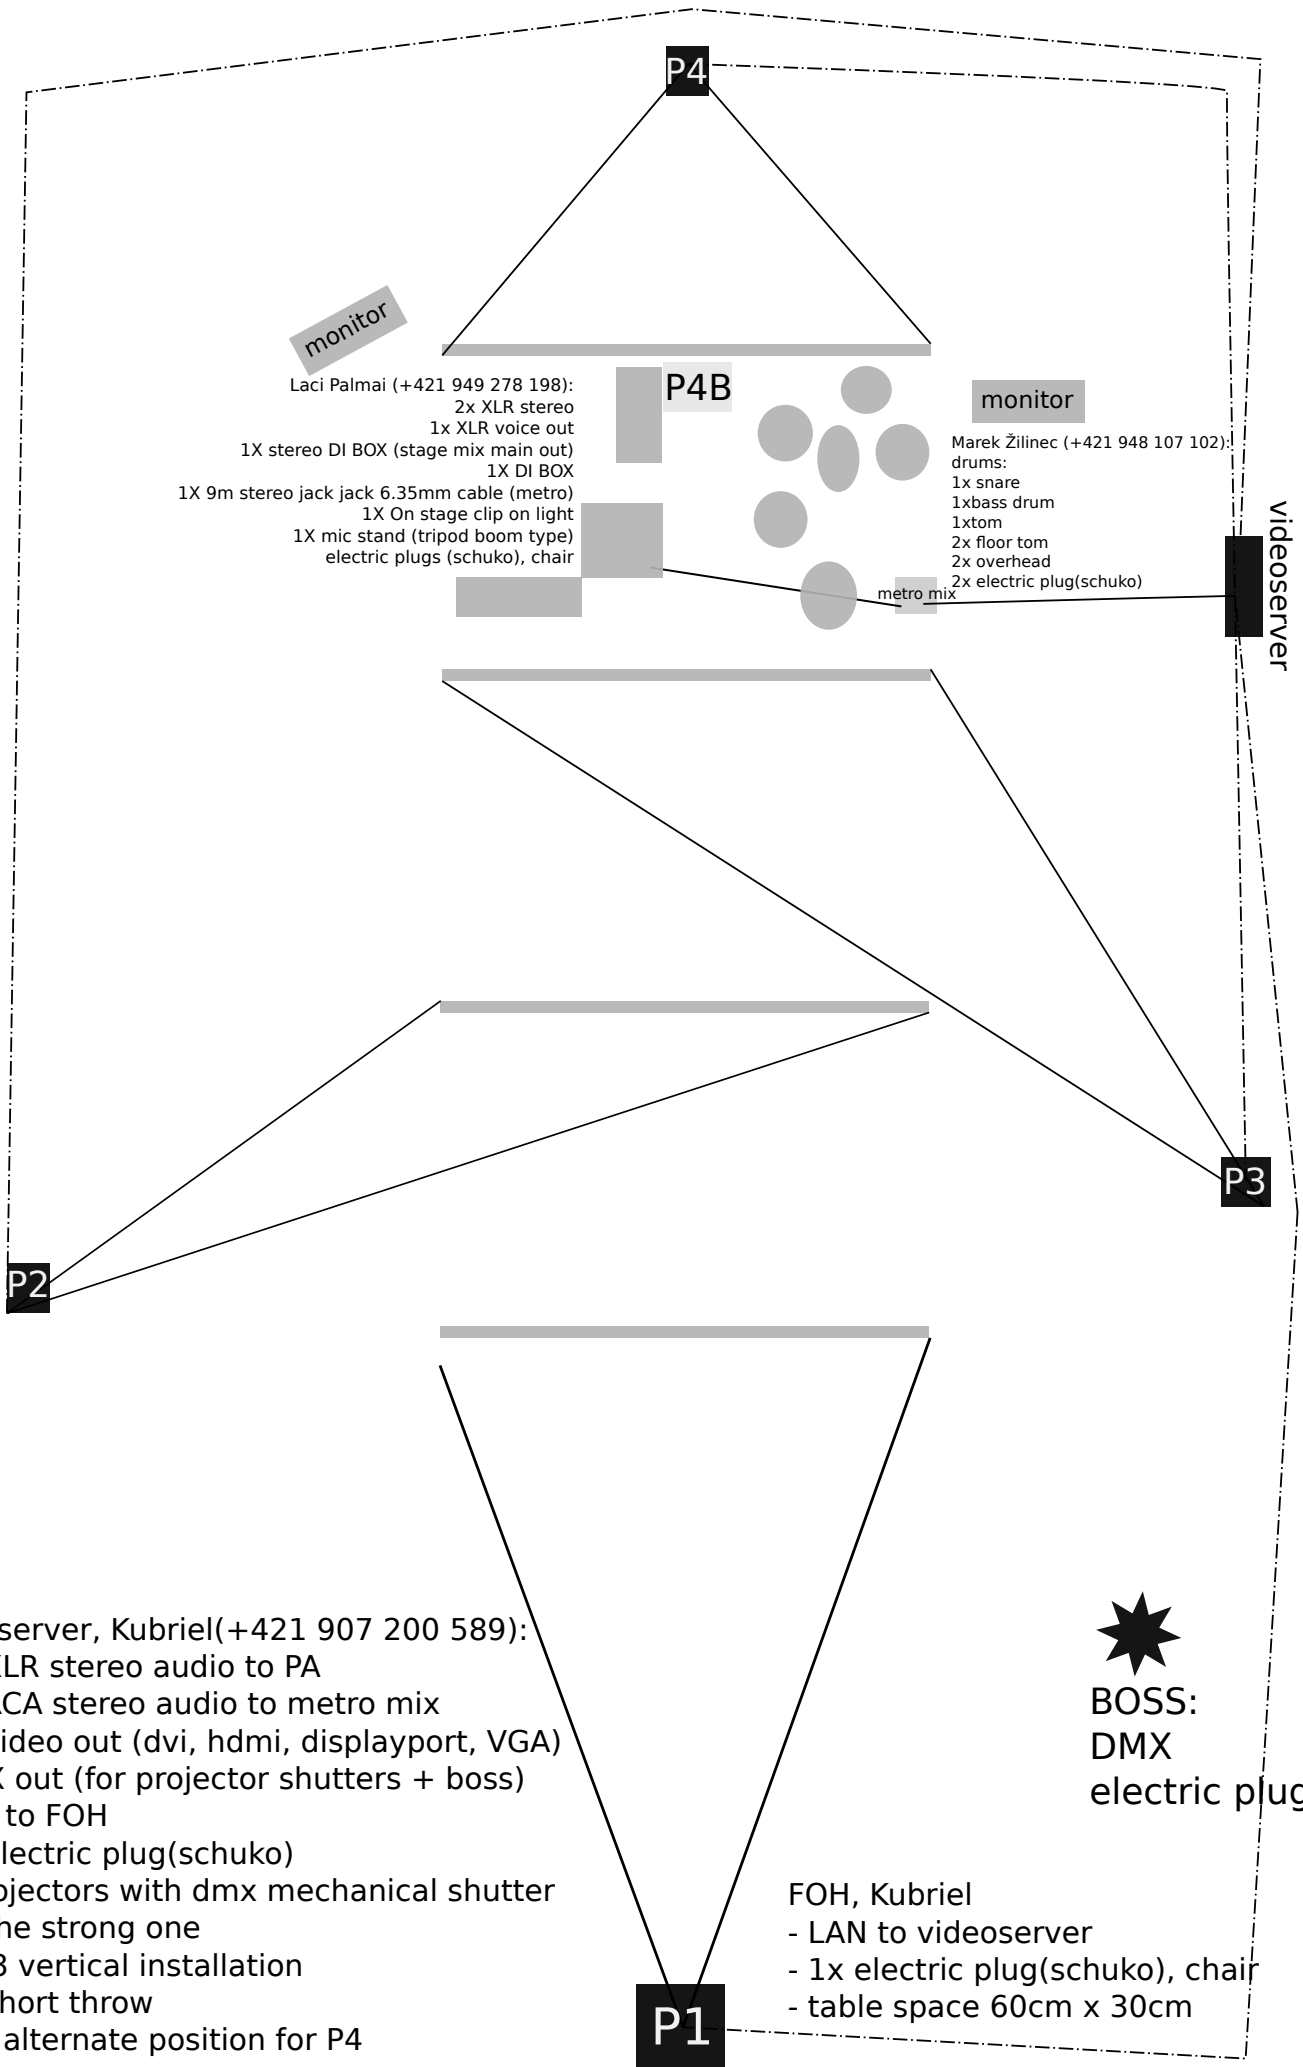

BRAVE NEW LIFE VIDEO TECH

monitor

Laci Palmai (+421 949 278 198):
 2x XLR stereo
 1x XLR voice out
 1X stereo DI BOX (stage mix main out)
 1X DI BOX
 1X 9m stereo jack jack 6.35mm cable (metro)
 1X On stage clip on light
 1X mic stand (tripod boom type)
 electric plugs (schuko), chair

P4B

monitor

Marek Žilinec (+421 948 107 102):
 drums:
 1x snare
 1xbass drum
 1xtom
 2x floor tom
 2x overhead
 2x electric plug(schuko)

metro mix

videosever

P2

P3

videosever, Kubriel(+421 907 200 589):
 - 2x XLR stereo audio to PA
 - 2x RCA stereo audio to metro mix
 - 4x video out (dvi, hdmi, displayport, VGA)
 - DMX out (for projector shutters + boss)
 - LAN to FOH
 - 1x electric plug(schuko)
 all projectors with dmx mechanical shutter
 P1 - the strong one
 P2, P3 vertical installation
 P4 - short throw
 P4B - alternate position for P4

 BOSS:
 DMX
 electric plug

FOH, Kubriel
 - LAN to videosever
 - 1x electric plug(schuko), chair
 - table space 60cm x 30cm

P1